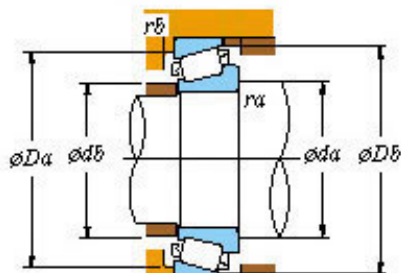

Bearing Machinery Technology Co., Ltd

Koyo Automobile Taper Roller Bearings Jl69349/10 Jl69349 Jl69310

Bearing No. Jl69349/10

■ Mounting dimensions

Jl69349/10 Bearing 2D drawings and 3D CAD models

Bearing No.	JL69349/10
d	38
D	63
T	17
B	17
r(min)	SP
r1(min)	SP
Cr	54.7
C0r	58.2
Cu	8.25
Grease lub.	6000
Oil lub.	8000
C	13.500
a	14.6 mm
da	49.0
db	41.0
Da	60.0
Db	56.5
ra(max)	3.5
rb(max)	1.2
e	0.42
Y1	1.44
Y0	0.79
(Refer.) Mass(kg)	0.199