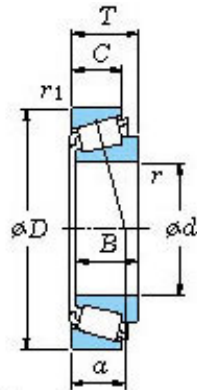

Bearing Machinery Technology Co., Ltd

Koyo Automobile Taper Roller Bearings Jl69349/10 Jl69349 Jl69310

Bearing No. Jl69349/10

■ Mounting dimensions

Jl69349/10 Bearing 2D drawings and 3D CAD models

Bearing No.	JL69349/10
d	38
D	63
T	17
B	17
r(min)	SP
r1(min)	SP
Cr	54.7
C0r	58.2
Cu	8.25
Grease lub.	6000
Oil lub.	8000
C	13.500
a	14.6 mm
da	49.0
db	41.0
Da	60.0
Db	56.5
ra(max)	3.5
rb(max)	1.2
e	0.42
Y1	1.44
Y0	0.79
(Refer.) Mass(kg)	0.199