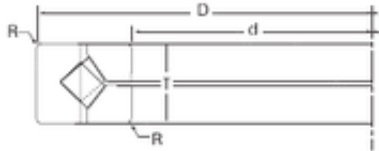

Bearing Machinery Technology Co., Ltd

XR882055 Cross tapered roller bearing TIMKEN

Bearing No. XR882055

| | |
|----------------|-----------------------|
| Size | 901.7x1117.6x82.55 mm |
| Bore Diameter | 901,7 mm |
| Outer Diameter | 1117,6 mm |
| Width | 82,55 mm |
| d | 901,7 mm |
| D | 1117,6 mm |
| T | 82,55 mm |